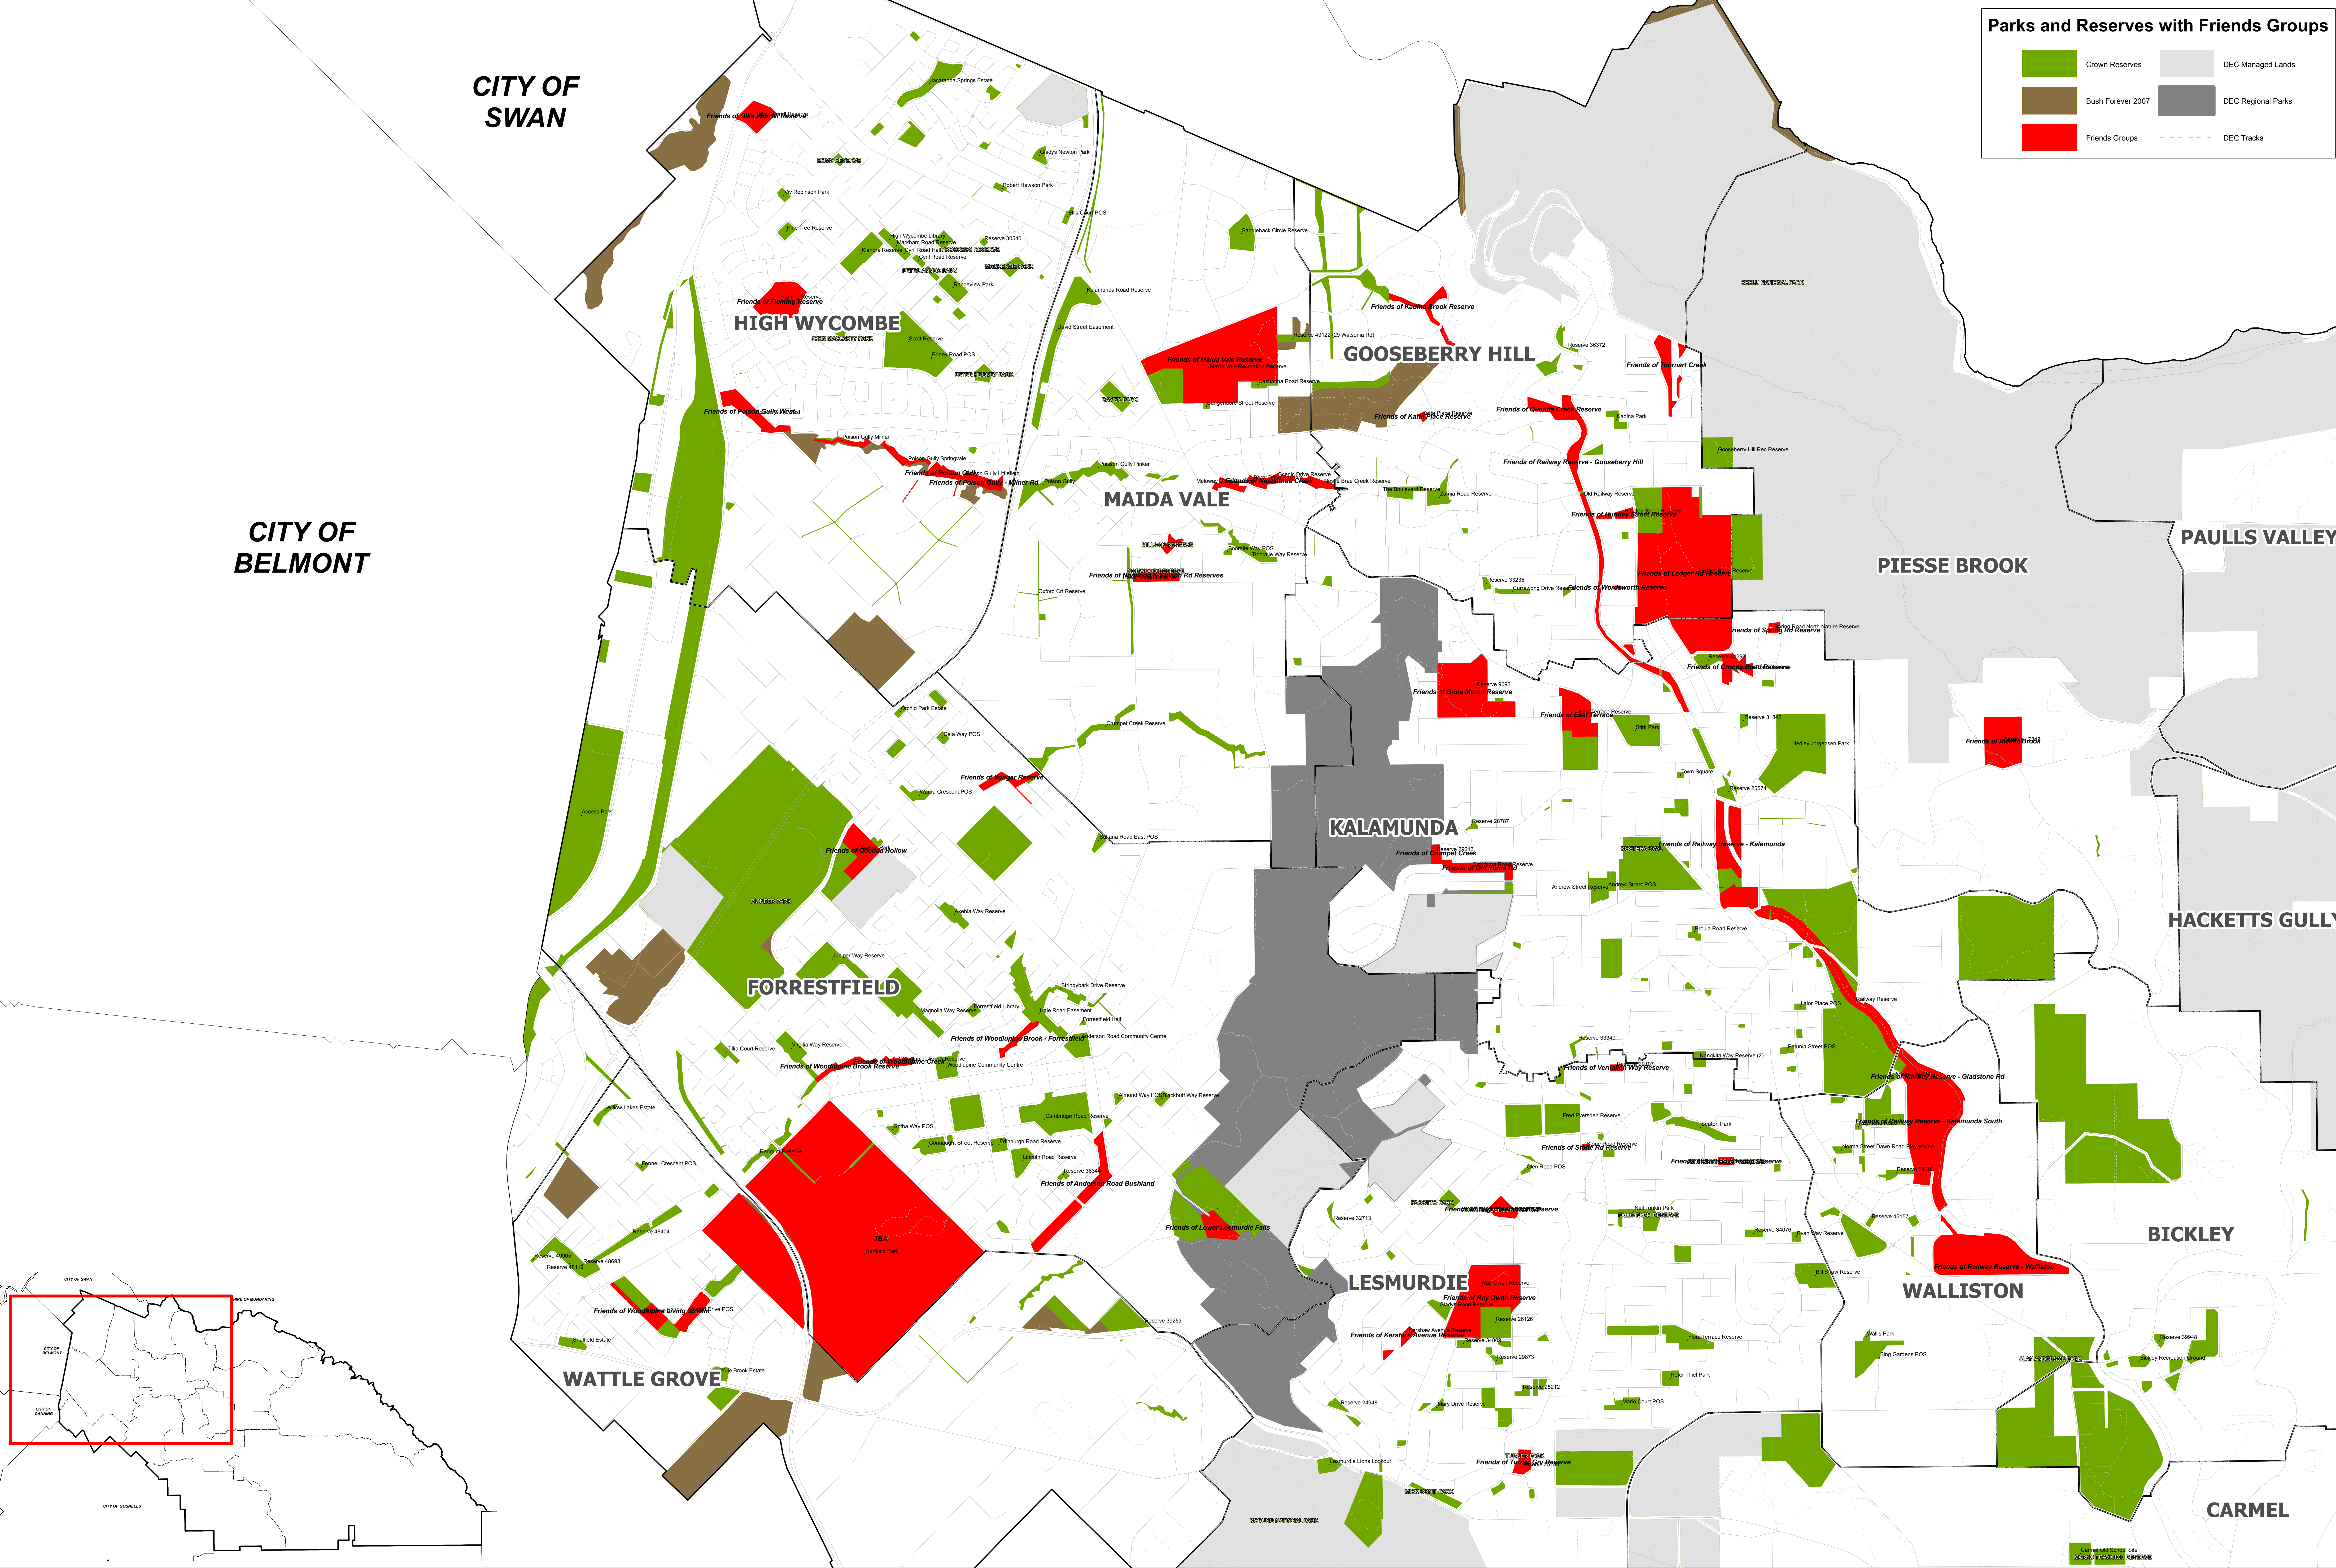

Parks and Reserves with Friends Groups

	Crown Reserves		DEC Managed Lands
	Bush Forever 2007		DEC Regional Parks
	Friends Groups		DEC Tracks

Parks and Reserves in the Shire with Friends Groups

Map Produced: 25/01/2010